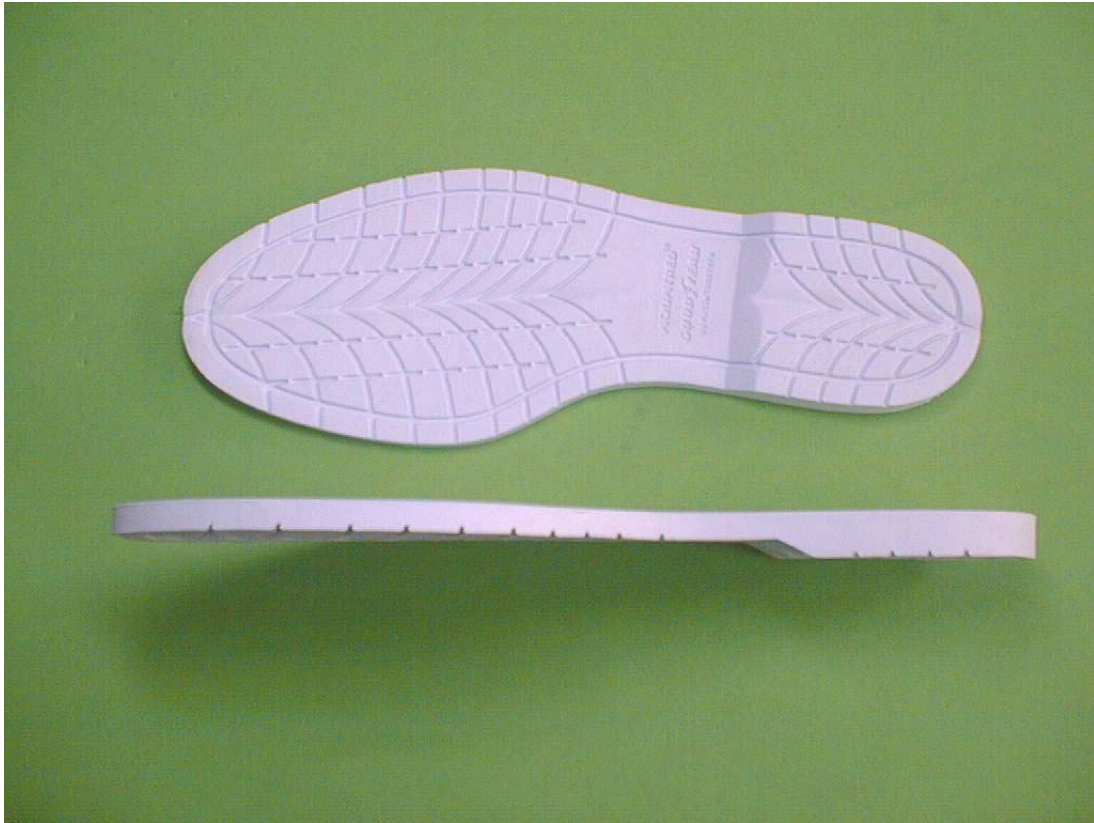

AQUATRED SWABBY BOAT

Item#:	460-1890
Category:	COMPOSITION FULL SOLES (4.3)
Applications:	CASUAL, BOATING
Features:	<ul style="list-style-type: none">✓ Slip resistant deck sole✓ Superior wear✓ Goodyear logo
Sizes:	7-12,13
Thickness:	16 Iron: Forepart 25 Iron: Heel
Colors:	White
Standard Formulation:	Deck sole rubber
Case Pack:	24 pairs